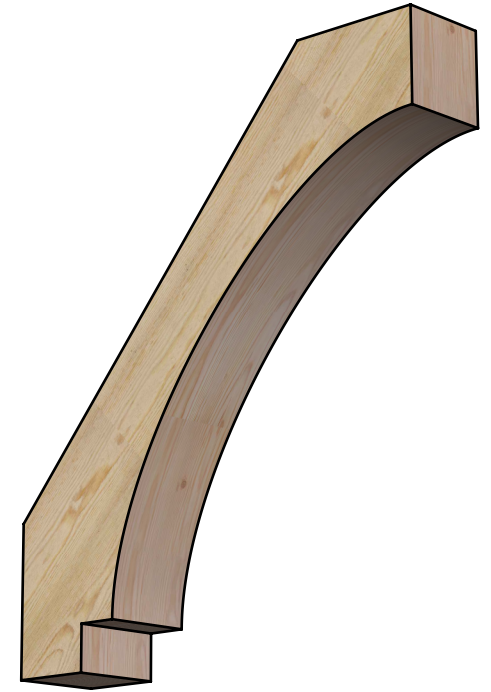

# BRC06X32X36IMP00RDF

6"W X 32"D X 36"H IMPERIAL ROUGH SAWN BRACE, DOUGLAS FIR

**SIDE**

**FRONT**

EKENA MILLWORK  
 2300 WEST MAIN ST.  
 CLARKSVILLE, TX 75426  
 TOLL FREE: 866-607-0453  
 WWW.EKENAMILLWORK.COM