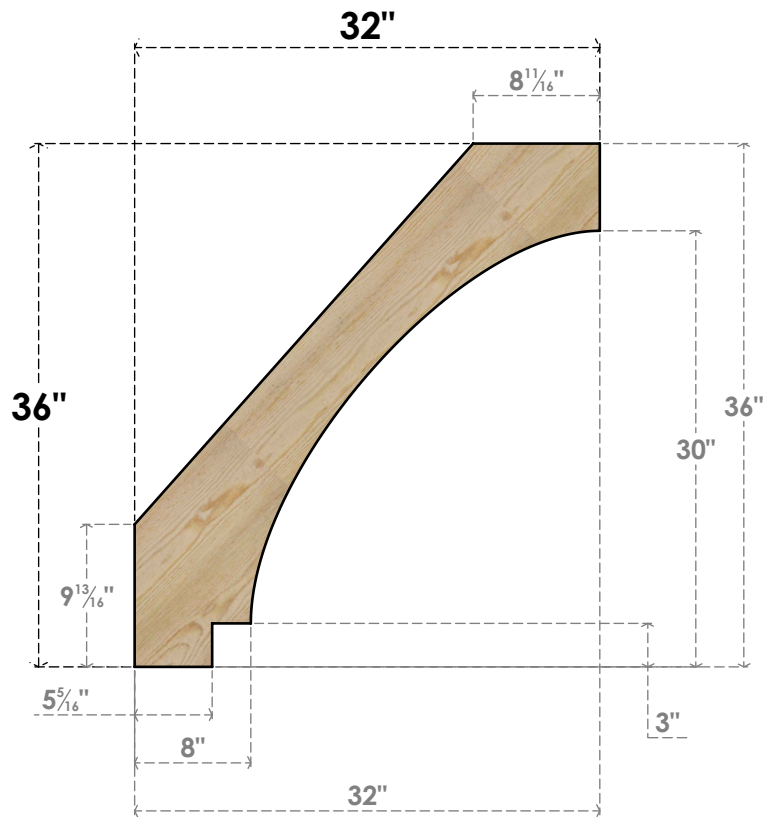

# BRC06X32X36IMP00RDF

6"W X 32"D X 36"H IMPERIAL ROUGH SAWN BRACE, DOUGLAS FIR

**SIDE**

**FRONT**

EKENA MILLWORK  
 2300 WEST MAIN ST.  
 CLARKSVILLE, TX 75426  
 TOLL FREE: 866-607-0453  
 WWW.EKENAMILLWORK.COM

**NOTES**

1. INSTALLATION TO BE COMPLETED IN ACCORDANCE WITH MANUFACTURER'S SPECIFICATIONS.
2. DRAWING MAY NOT BE TO SCALE
3. THIS DRAWING IS INTENDED FOR DESIGN AND PLANNING PURPOSES ONLY.
4. ALL INFORMATION CONTAINED HEREIN WAS CURRENT AT THE TIME OF DEVELOPMENT BUT MUST BE REVIEWED AND APPROVED BY THE PRODUCT MANUFACTURER TO BE CONSIDERED ACCURATE.
5. PRODUCTS ARE NOT KILN DRIED. THIS ITEM IS UNIQUE AND WILL CONTAIN THE NATURAL VARIATIONS THAT THE WOOD SPECIES OFFERS. THIS MAY RESULT IN VARIATIONS UP TO 1/4"